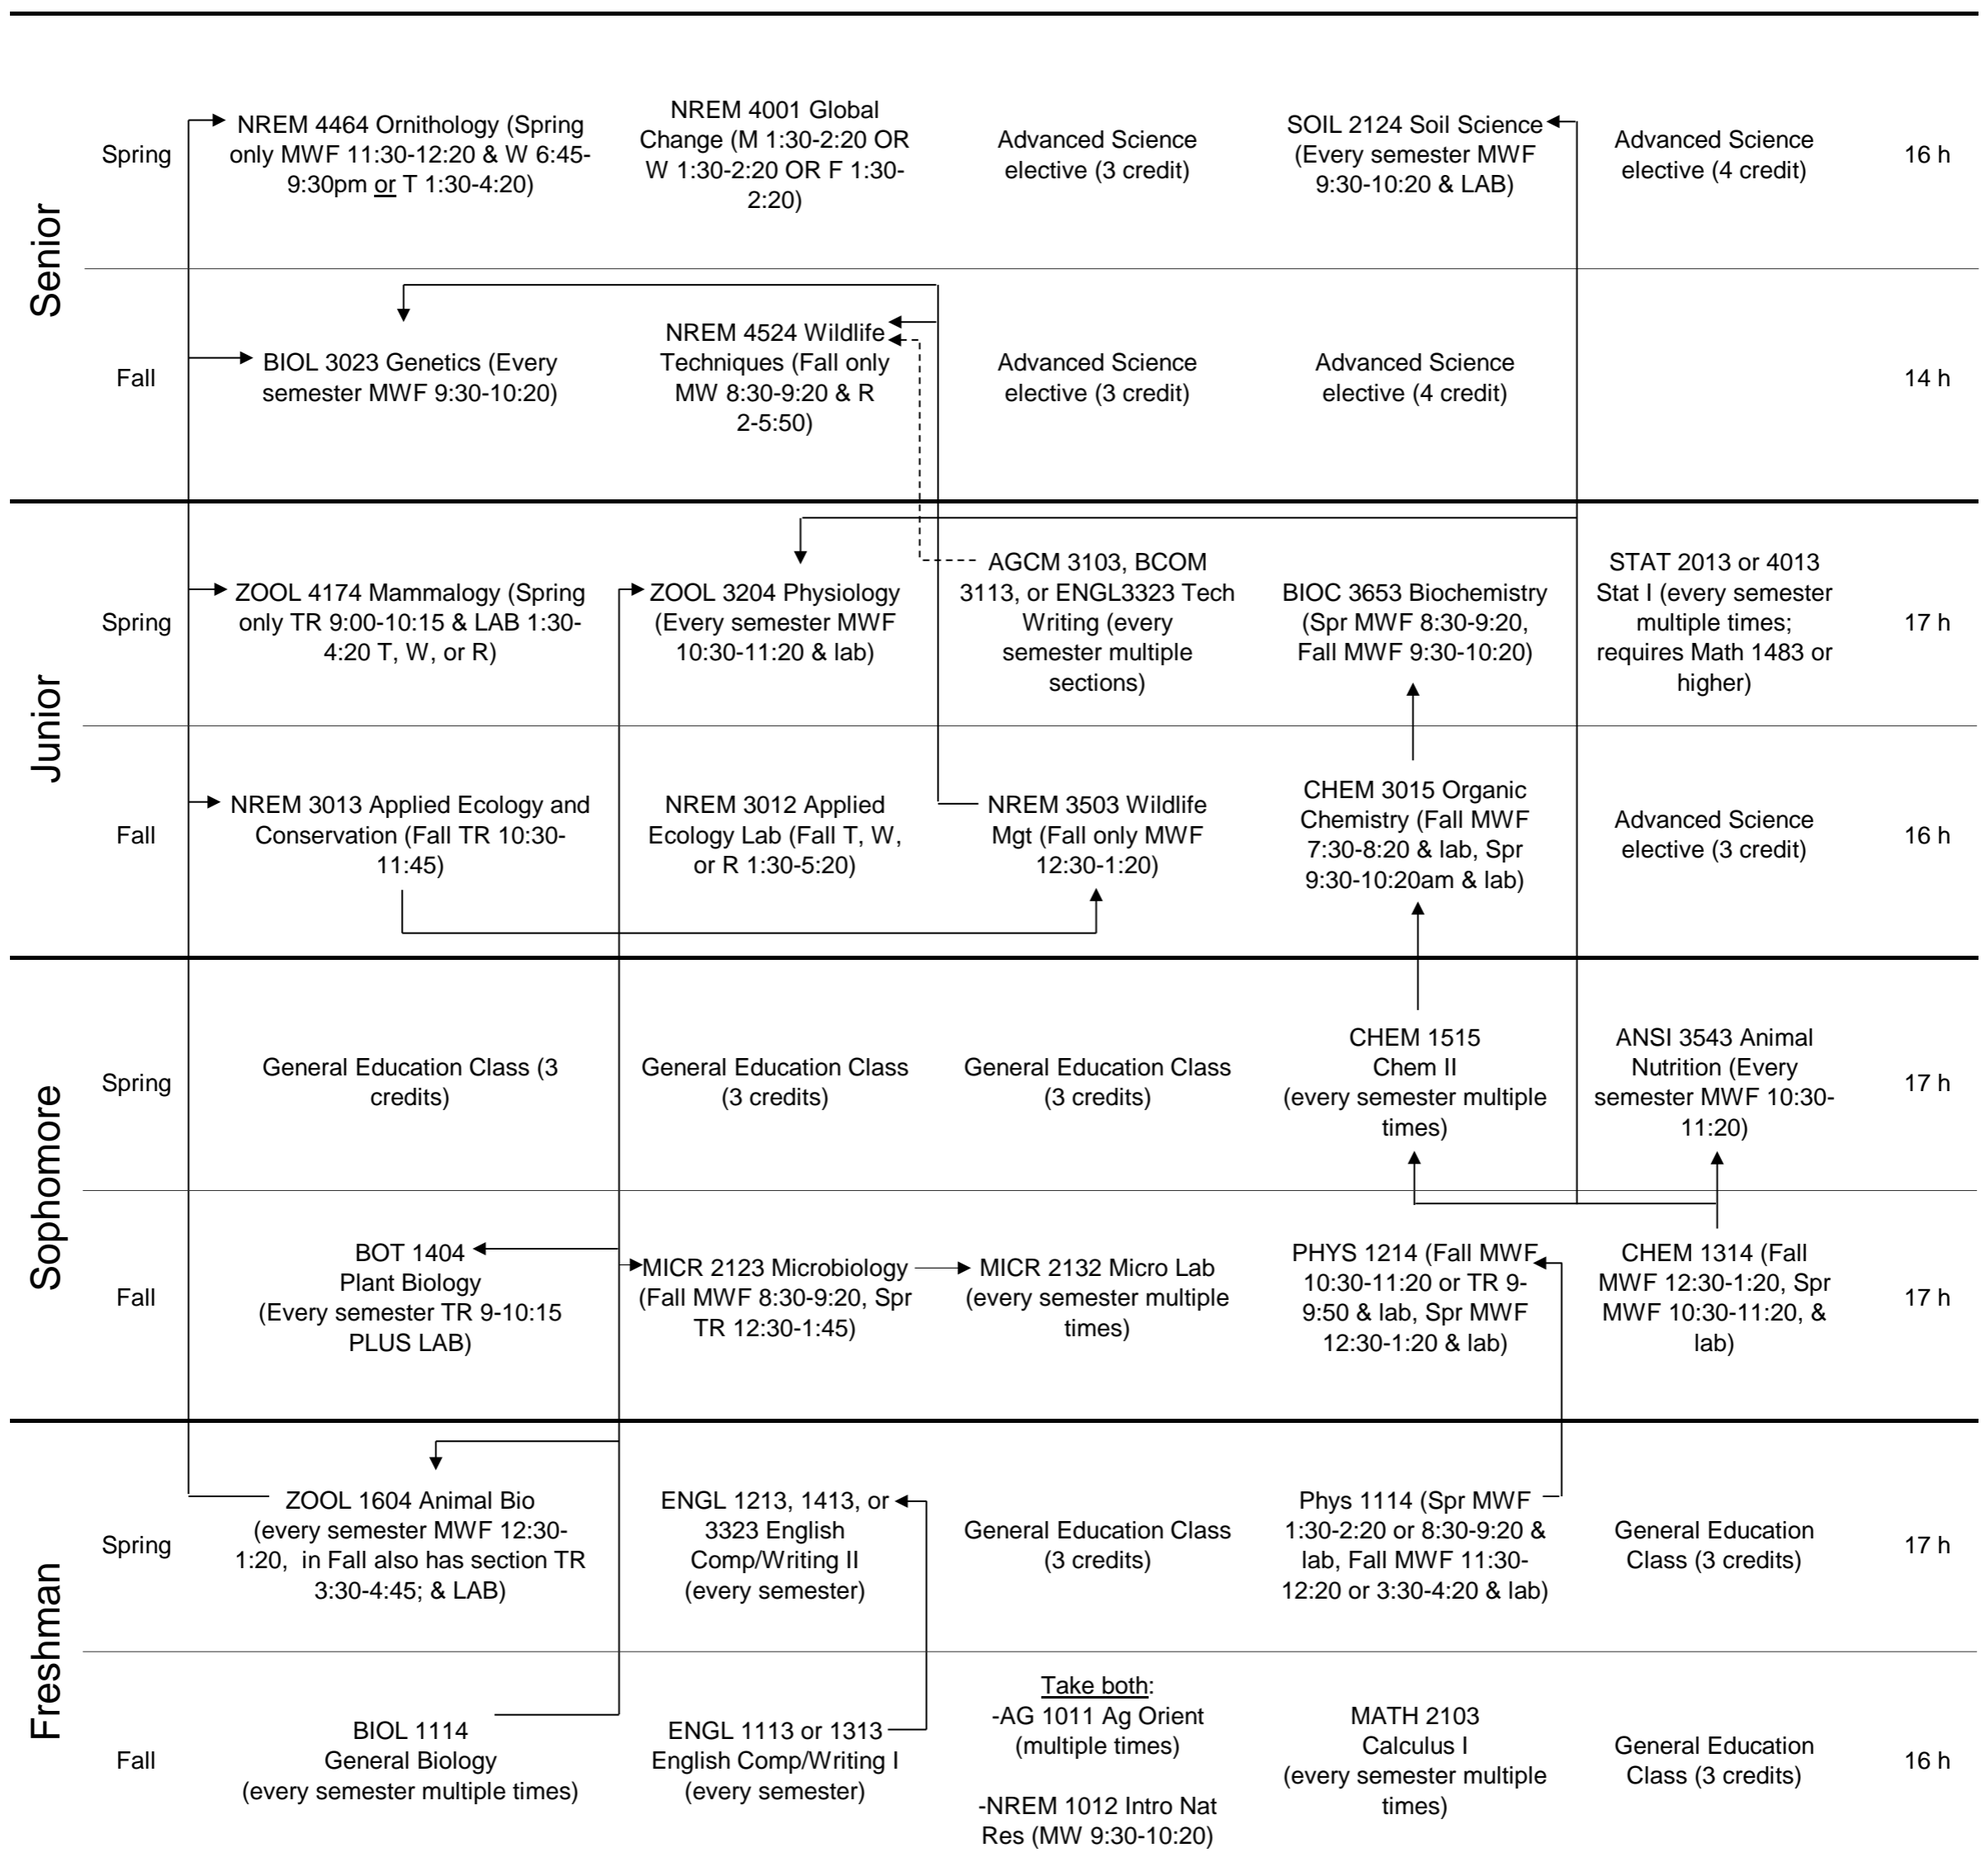

Natural Resource Ecology & Management Degree

Wildlife Pre-Vet Option 4-Year Plan Flow Chart for 2015-16 option sheet

- Solid arrows indicate pre-requisite courses, dashed arrows are recommended courses.

- It is possible that the times courses are offered will change. Students should check scheduling periodically to make any needed adjustments.

-This is only one of several possible schedules. Students should use this document as a starting point, but may need to make modifications to meet individual objectives.

General Education Classes (take all =18 hr)

AGEC 1113
HIST 1103
HI elective 3 hr
HD elective 3 hr
POLS 1113
SPCH 2713

Advanced Science

ANSI 1124, 3443, 3523, 3653, 3753
BIOC 3713*, 3723, 3813 (* 3713 can be used in place of 3653 in flow chart if 3723 is also taken)
BOT 3005
ENTO 2993, 3003, 4854
GEOG 4343
MICR 3033, 3143, 4123, 4134
NREM 3083, 3101, 3103, 3224, 3343, 3502, 3513, 3613, 3713, 4023, 4033, 4043, 4093, 4403, 4414, 4424, 4452, 4453, 4464, 4473, 4533, 4543, 4613, 4783, 4793, 4960, 4980, 4990
PLNT 1213
ZOOL 3114, 3153, 3163, 4104, 4113, 4215, 4223, 4273, 4283, 4293, 4303, 4533