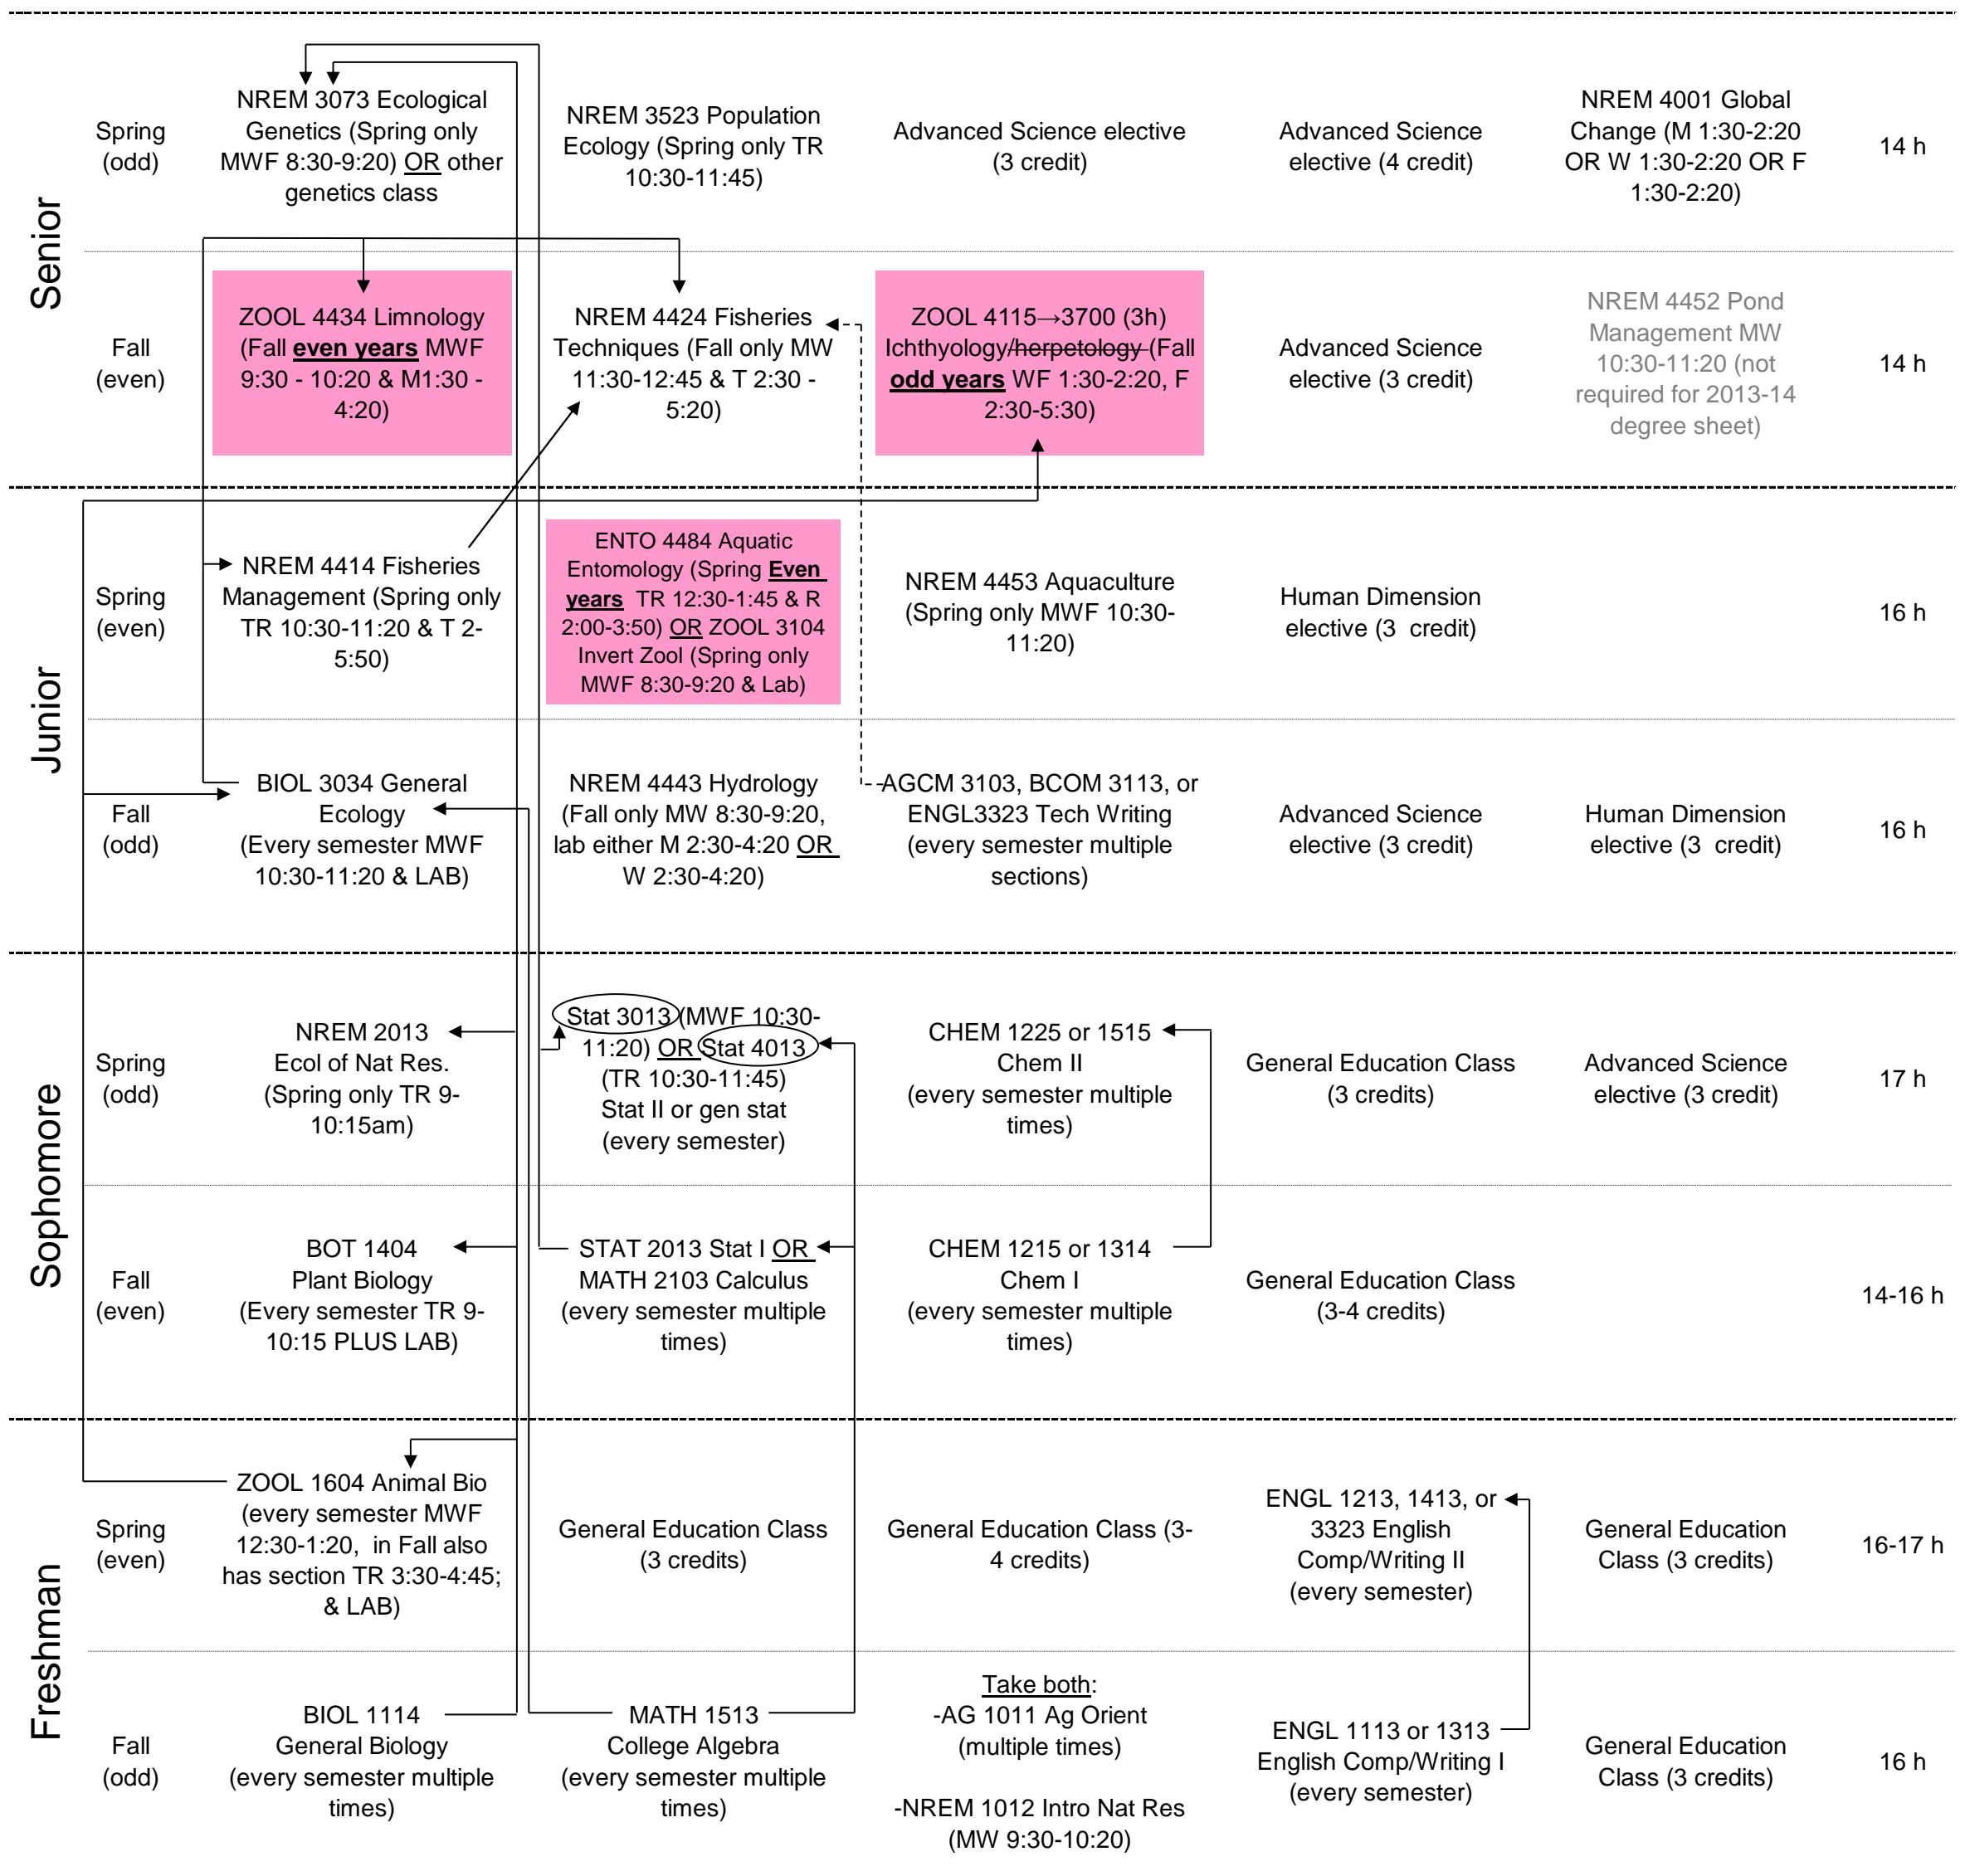

Natural Resource Ecology & Management Degree Fisheries Option 4-year plan flow chart for 2013-14 option sheet

- Arrows indicate pre-requisite courses (solid=required, dashed=recommended), colored cells indicate classes that are only offered only every other year.
- It is possible that the times courses are offered will change. Students should check scheduling periodically to make any needed adjustments.
- This is only one of several possible schedules. Students should use this as a starting point, but may need to make modifications to meet individual objectives.

General Education Classes (take all =23 hr)

AGEC 1114
HIST 1103
HI elective (3 hr)
HD elective (3 hr)
POLS 1113
PHYS 1014 or GEOL 1114
SPCH 2713

Human Dimensions electives (take 6 hr)

AGEC 3503
ENVR 4512, 4813
GEOG 3153
HIST 4523
NREM 4043, 4053, 4063
POLS 4363, 4593
SOC 4433

Advanced Science electives (take 14 hr)

ANSI 3543
BOT 3005, 4214
GEOG 4343
NREM 3083, 3101, 3103, 3224, 3502, 3503, 3513, 3613, 4023, 4033, 4043, 4053, 4063, 4093, 4403, 4411, 4473, 4524, 4533, 4543, 4960, 4980, 4990
ZOO 3114, 3153, 4113, 4133, 4174, 4273, 4303