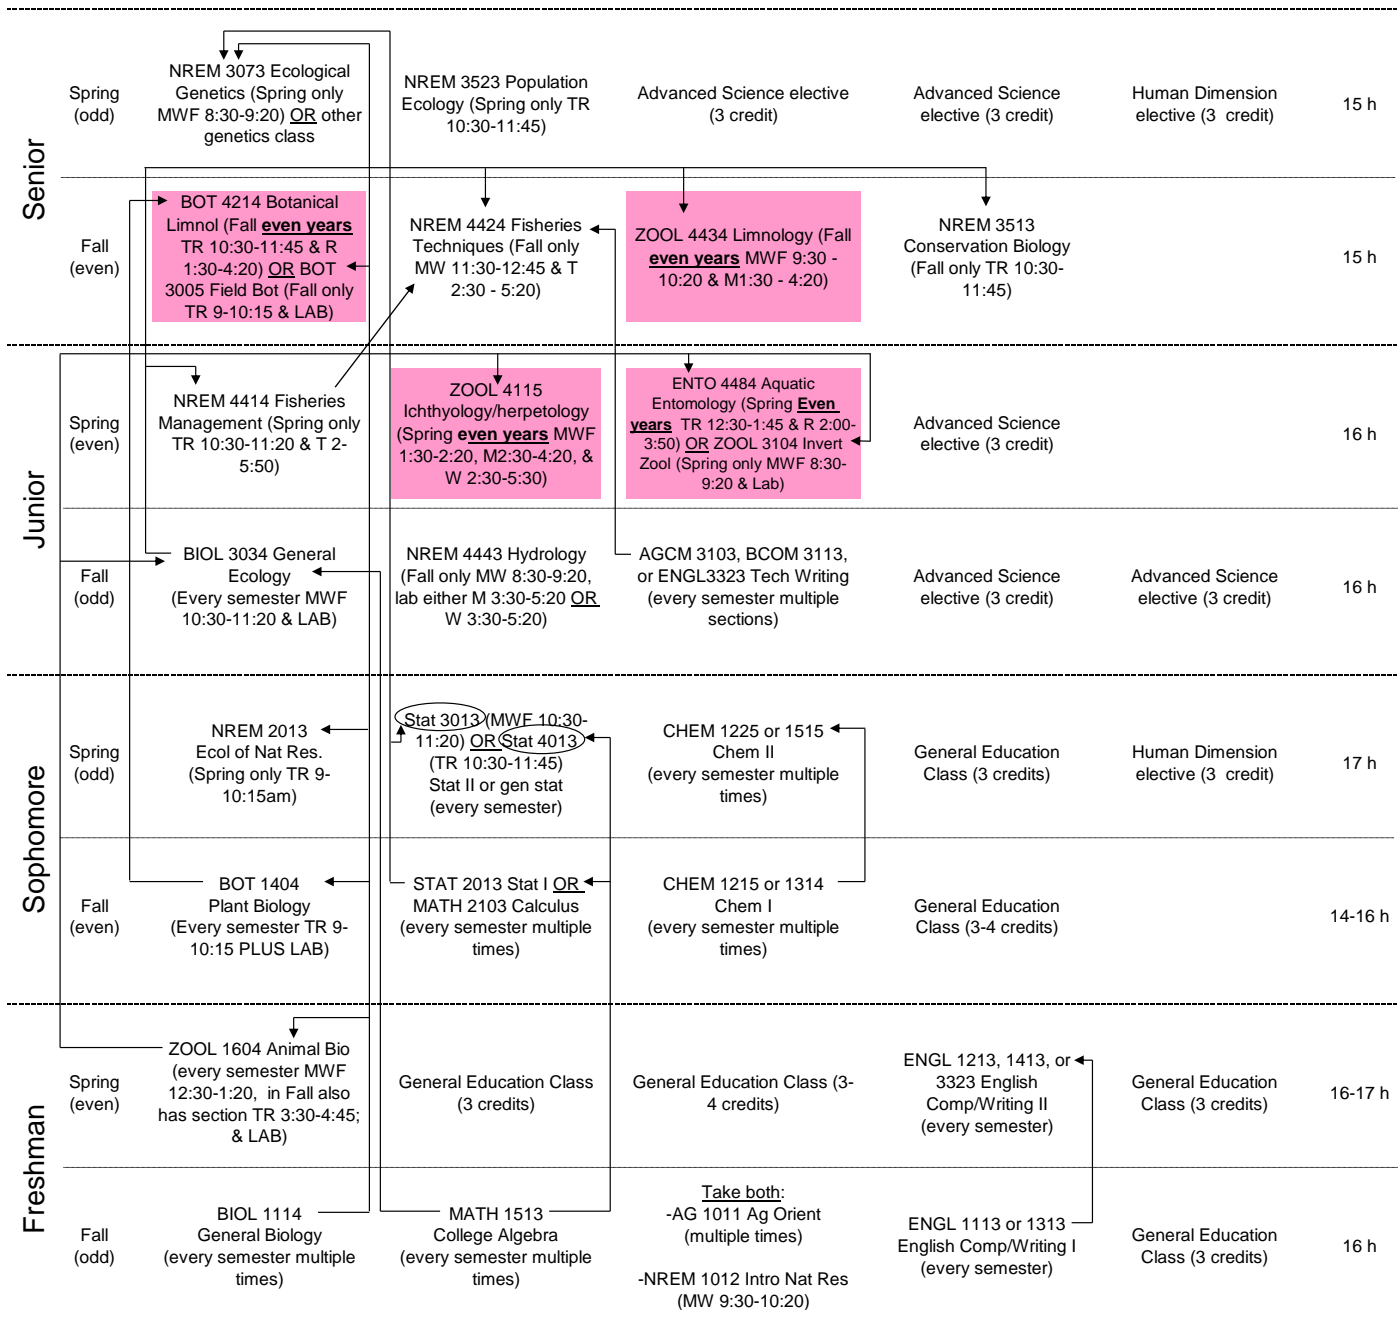

**Natural Resource Ecology & Management Degree**  
**Fisheries Option 4-year Flow Chart for 2011-2012 or NEWER degree sheet**  
**Even year start semester**

-Arrows indicate pre-requisite courses, colored cells indicate classes that must be taken that semester (offered only every other year) .  
 -It is possible that the times courses are offered will change. Students should check scheduling periodically to make any needed adjustments.  
 -This is only one of several possible schedules. Students should use this as a starting point, but may need to make modifications to meet individual objectives.

**General Education**

**Classes (take all =23 hr)**

- AGEC 1114
- HIST 1103
- HI elective (3 hr)
- HD elective (3 hr)
- POLS 1113
- PHYS 1014 or GEOL 1114
- SPCH 2713

**Human Dimensions**

**electives (take 6 hr)**

- AGEC 3503
- ENVR 4512, 4813
- GEOG 3153
- HIST 4523
- NREM 4043, 4053, 4063
- POLS 4363, 4593
- SOC 4433

**Advanced Science electives (take 12 hr)**

- ANSI 3543
- GEOG 4343
- NREM 3083, 3103, 3224, 3502, 3613, 4023, 4033, 4043, 4053
- 4063, 4093, 4403, 4513, 4524, 4543, 4960, 4980, 4990
- ZOOL 3114, 3153, 4113, 4133, 4174, 4273, 4303

**Natural Resource Ecology & Management Degree**  
**Fisheries Option 4-year Flow Chart for 2011-2012 or NEWER degree sheet**  
**Odd year start semester**

Arrows indicate pre-requisite courses, colored cells indicate classes that must be taken that semester (offered only every other year) .  
 -It is possible that the times courses are offered will change. Students should check scheduling periodically to make any needed adjustments.  
 -This is only one of several possible schedules. Students should use this as a starting point, but may need to make modifications to meet individual objectives.