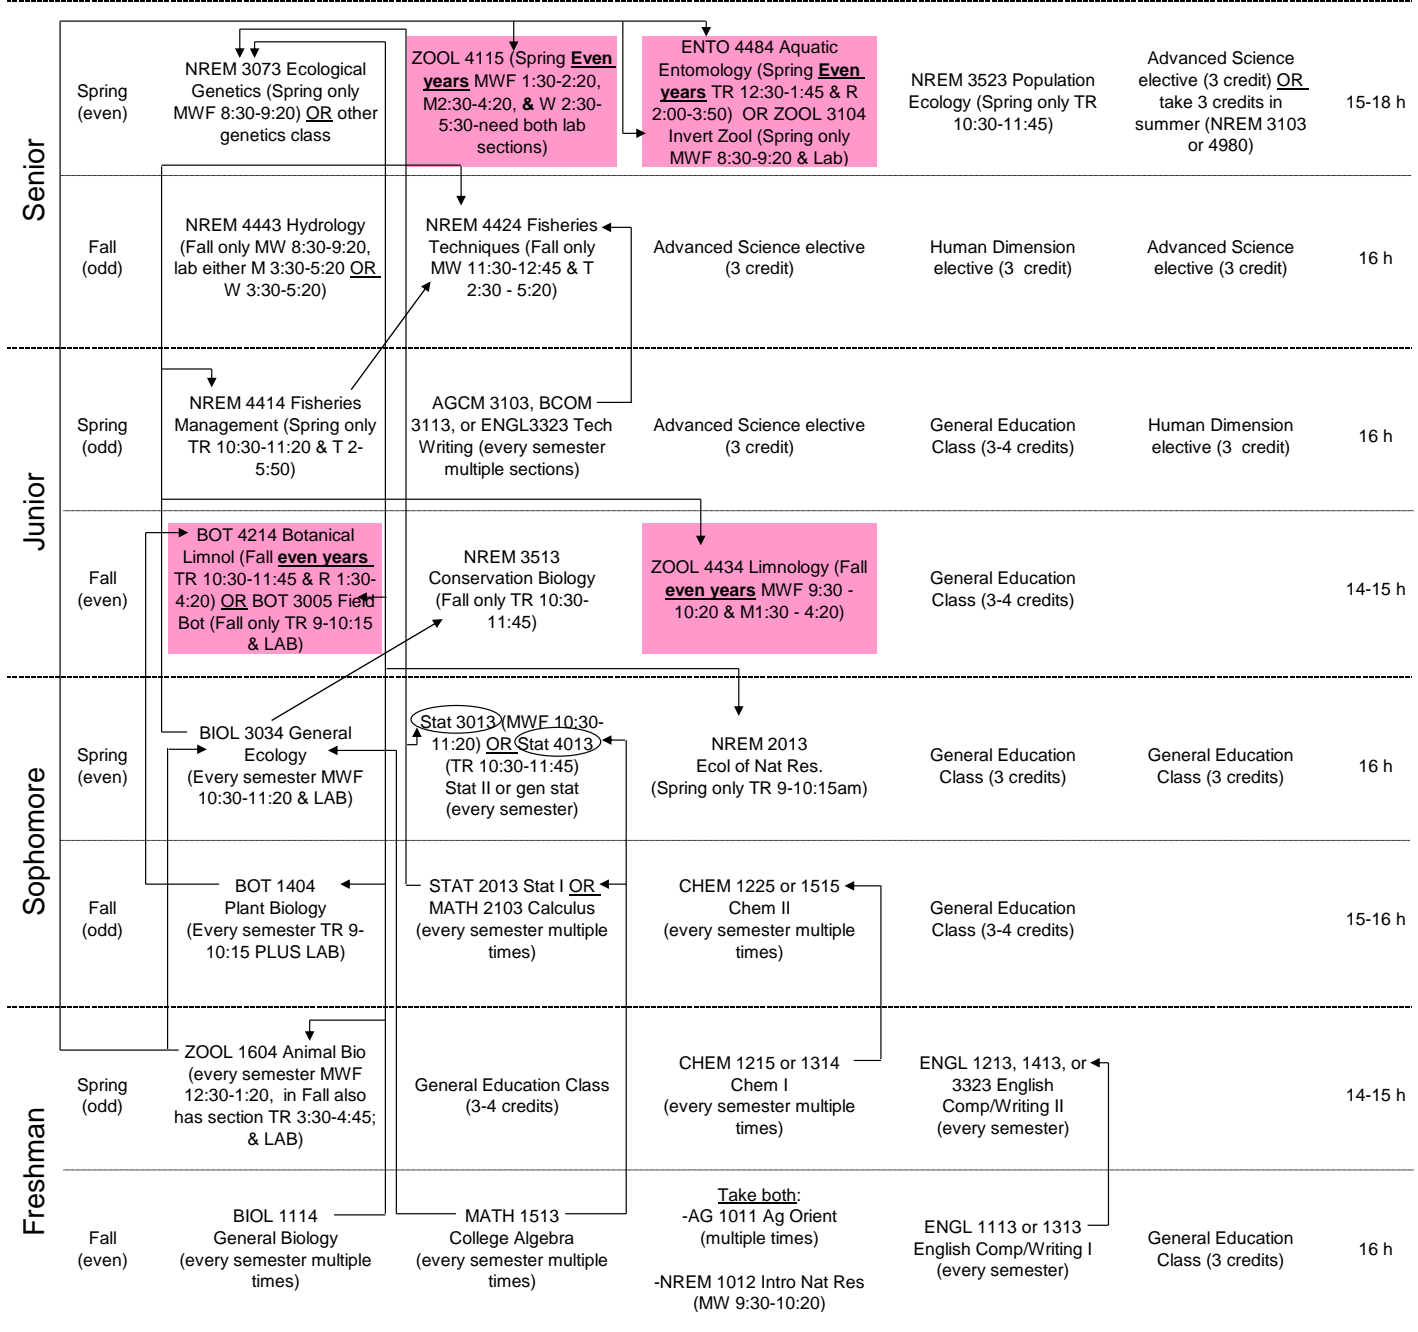

**Natural Resource Ecology & Management Degree**  
**Fisheries Option 4-year Flow Chart for 2011-2012 or NEWER degree sheet**  
**Even year start semester**

-Arrows indicate pre-requisite courses, colored cells indicate classes that must be taken that semester (offered only every other year) .  
 -It is possible that the times courses are offered will change. Students should check scheduling periodically to make any needed adjustments.  
 -This is only one of several possible schedules. Students should use this as a starting point, but may need to make modifications to meet individual objectives.

**General Education**

**Classes (take all =23 hr)**

- AGEC 1114
- HIST 1103
- HI elective (3 hr)
- HD elective (3 hr)
- POLS 1113
- PHYS 1014 or GEOL 1114
- SPCH 2713

**Human Dimensions**

**electives (take 6 hr)**

- AGEC 3503
- ENVR 4512, 4813
- GEOG 3153
- HIST 4523
- NREM 4043, 4053, 4063
- POLS 4363, 4593
- SOC 4433

**Advanced Science electives (take 12 hr)**

- ANSI 3543
- GEOG 4343
- NREM 3083, 3103, 3224, 3502, 3613, 4023, 4033, 4043, 4053
- 4063, 4093, 4403, 4513, 4524, 4543, 4960, 4980, 4990
- ZOOL 3114, 3153, 4113, 4133, 4174, 4273, 4303

**Natural Resource Ecology & Management Degree**  
**Fisheries Option 4-year Flow Chart for 2011-2012 or NEWER degree sheet**  
**Odd year start semester**

Arrows indicate pre-requisite courses, colored cells indicate classes that must be taken that semester (offered only every other year) .  
 -It is possible that the times courses are offered will change. Students should check scheduling periodically to make any needed adjustments.  
 -This is only one of several possible schedules. Students should use this as a starting point, but may need to make modifications to meet individual objectives.