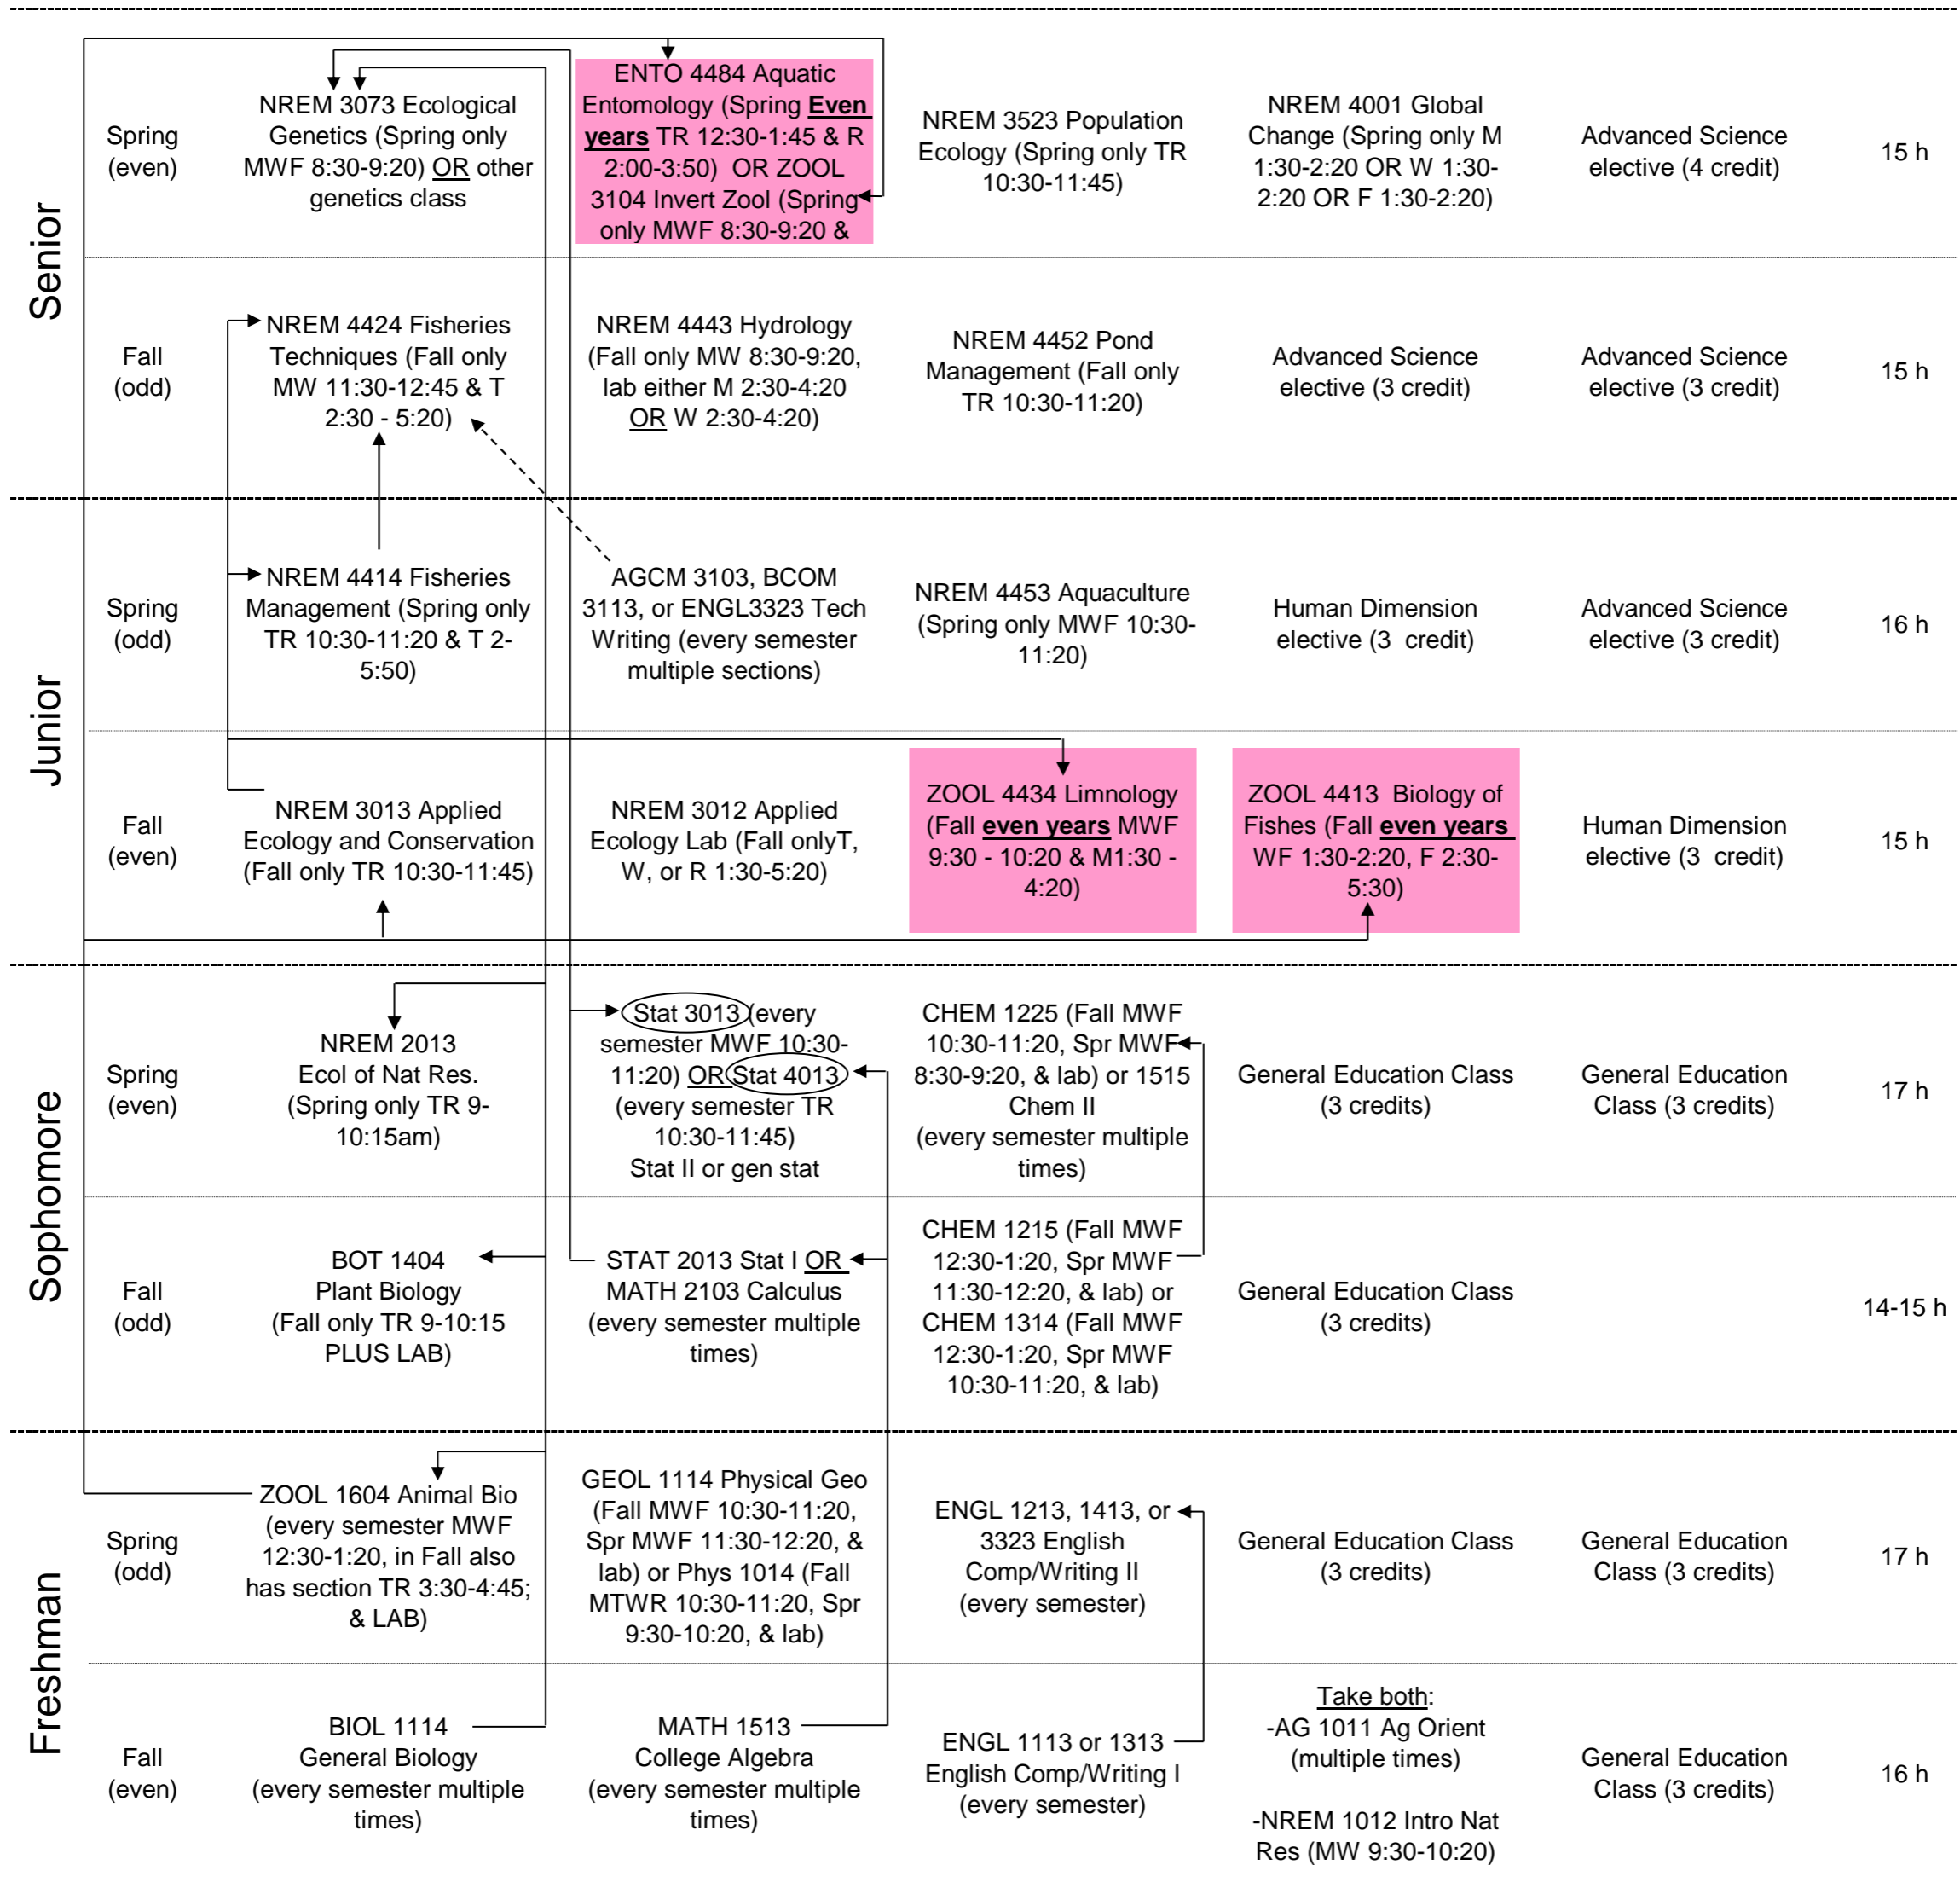

## Natural Resource Ecology & Management Degree Fisheries Option 4-year plan Flow Chart for 2014-15 option sheet

- Arrows indicate pre-requisite courses (solid=required, dashed=recommended), colored cells indicate classes that are only offered only every other year.  
 - It is possible that the times courses are offered will change. Students should check scheduling periodically to make any needed adjustments.  
 - This is only one of several possible schedules. Students should use this as a starting point, but may need to make modifications to meet individual objectives.

### General Education Classes (take all =18 hr)

AGEC 1113  
 HIST 1103  
 HI elective (3 hr)  
 HD elective (3 hr)  
 POLS 1113  
 SPCH 2713

### Human Dimensions electives (take 6 hr)

AGEC 3503  
 ENVR 4512, 4813  
 GEOG 3153  
 HIST 4523  
 NREM 4043, 4053, 4063  
 POLS 4363, 4593  
 SOC 4433

### Advanced Science electives (take 13 hr)

ANSI 3543  
 BOT 3005, 4214  
 GEOG 4343  
 NREM 3083, 3101, 3103, 3224, 3502, 3503, 3513, 3613, 4023, 4033, 4043, 4053, 4063, 4093, 4403, 4411, 4473, 4524, 4533, 4543, 4960, 4980, 4990  
 ZOOLOGY 3114, 3153, 4113, 4133, 4174, 4273, 4303