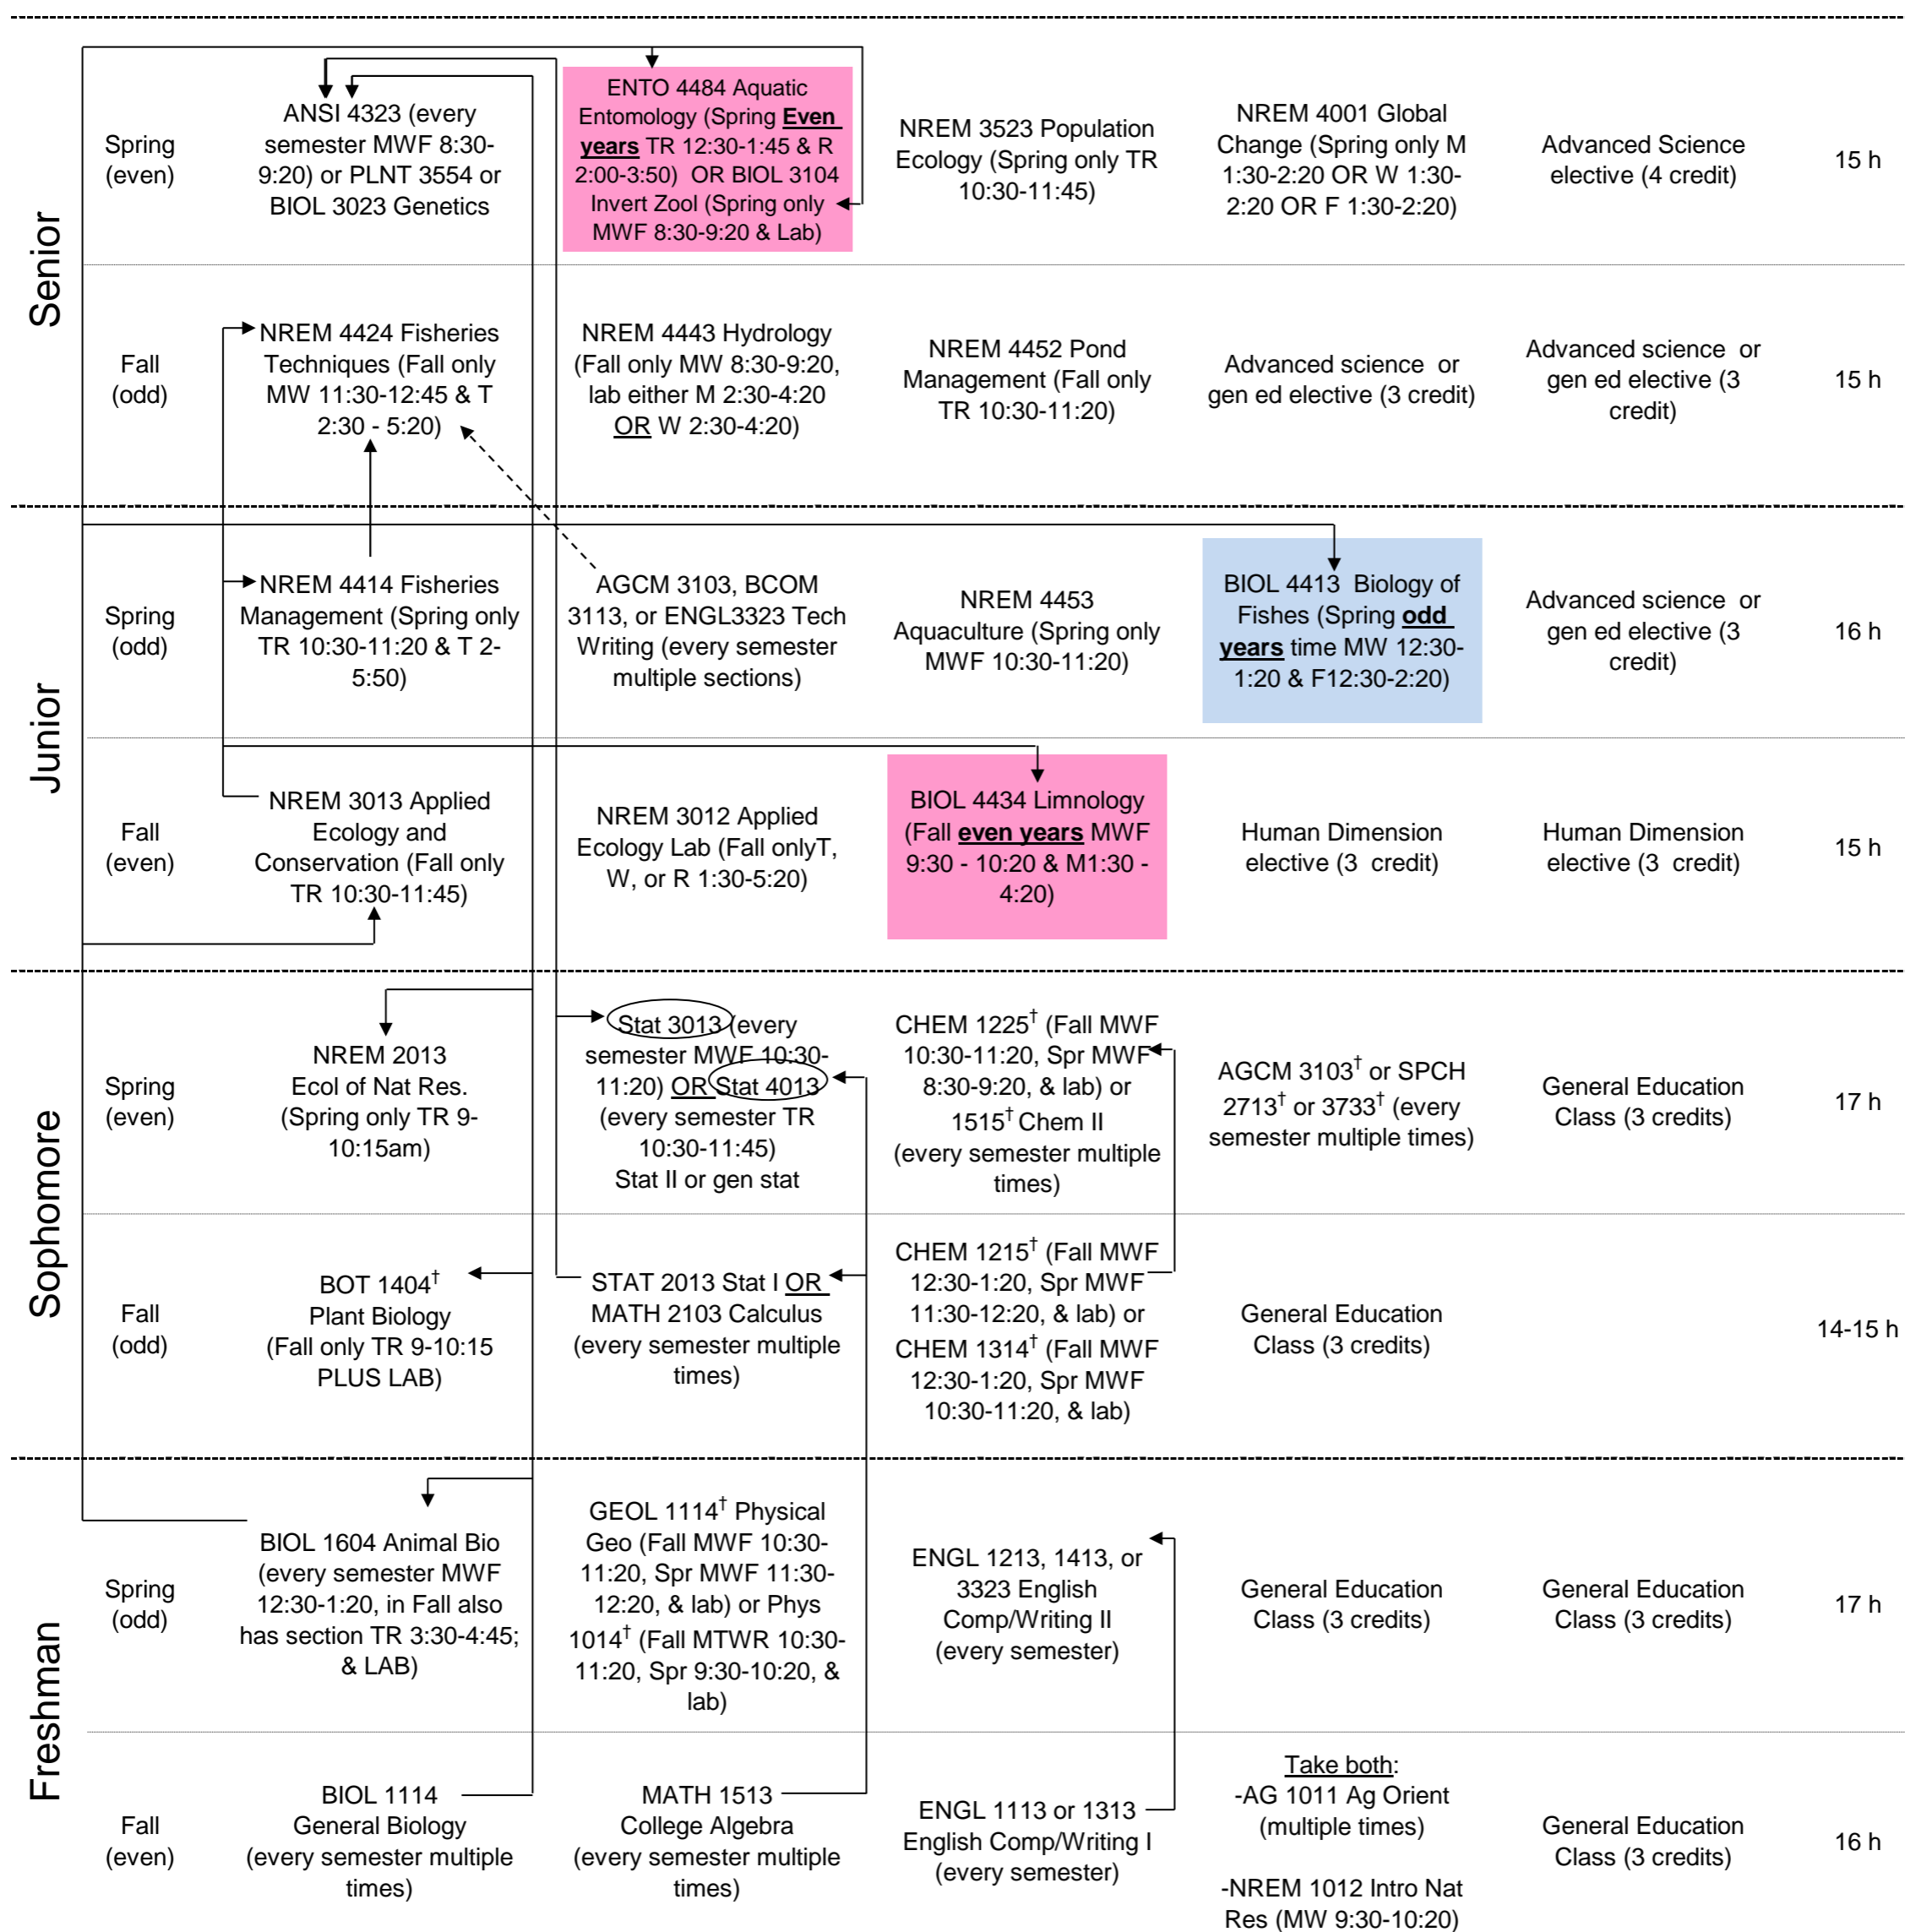

Natural Resource Ecology & Management Degree Fisheries Option 4-year plan Flow Chart for 2016-17 option sheet

[†]Indicates a class required for the degree but also meets Gen Ed requirements. Therefore, these classes will complete all unspecified Gen Ed hours and allow students to take additional elective hours. These are accounted for by blocks with "Advanced science or gen ed elective"

- Arrows indicate pre-requisite courses (solid=required, dashed=recommended), colored cells indicate classes that are only offered only every other year.

- It is possible that the times courses are offered will change. Students should check scheduling periodically to make any needed adjustments.

-This is only one of several possible schedules. Students should use this as a starting point, but may need to make modifications to meet individual objectives.

General Education Classes (take all =18 hr)

AGEC 1113
HIST 1103 OR 1483
OR 1493
POLS 1113
HI elective (3 hr)
HD elective (3 hr)

Human Dimensions electives (take 6 hr)

AGEC 3503
ENVR 4512, 4813
GEOG 3153
HIST 4523
NREM 4043, 4053, 4063
POLS 4363, 4593
SOC 4433