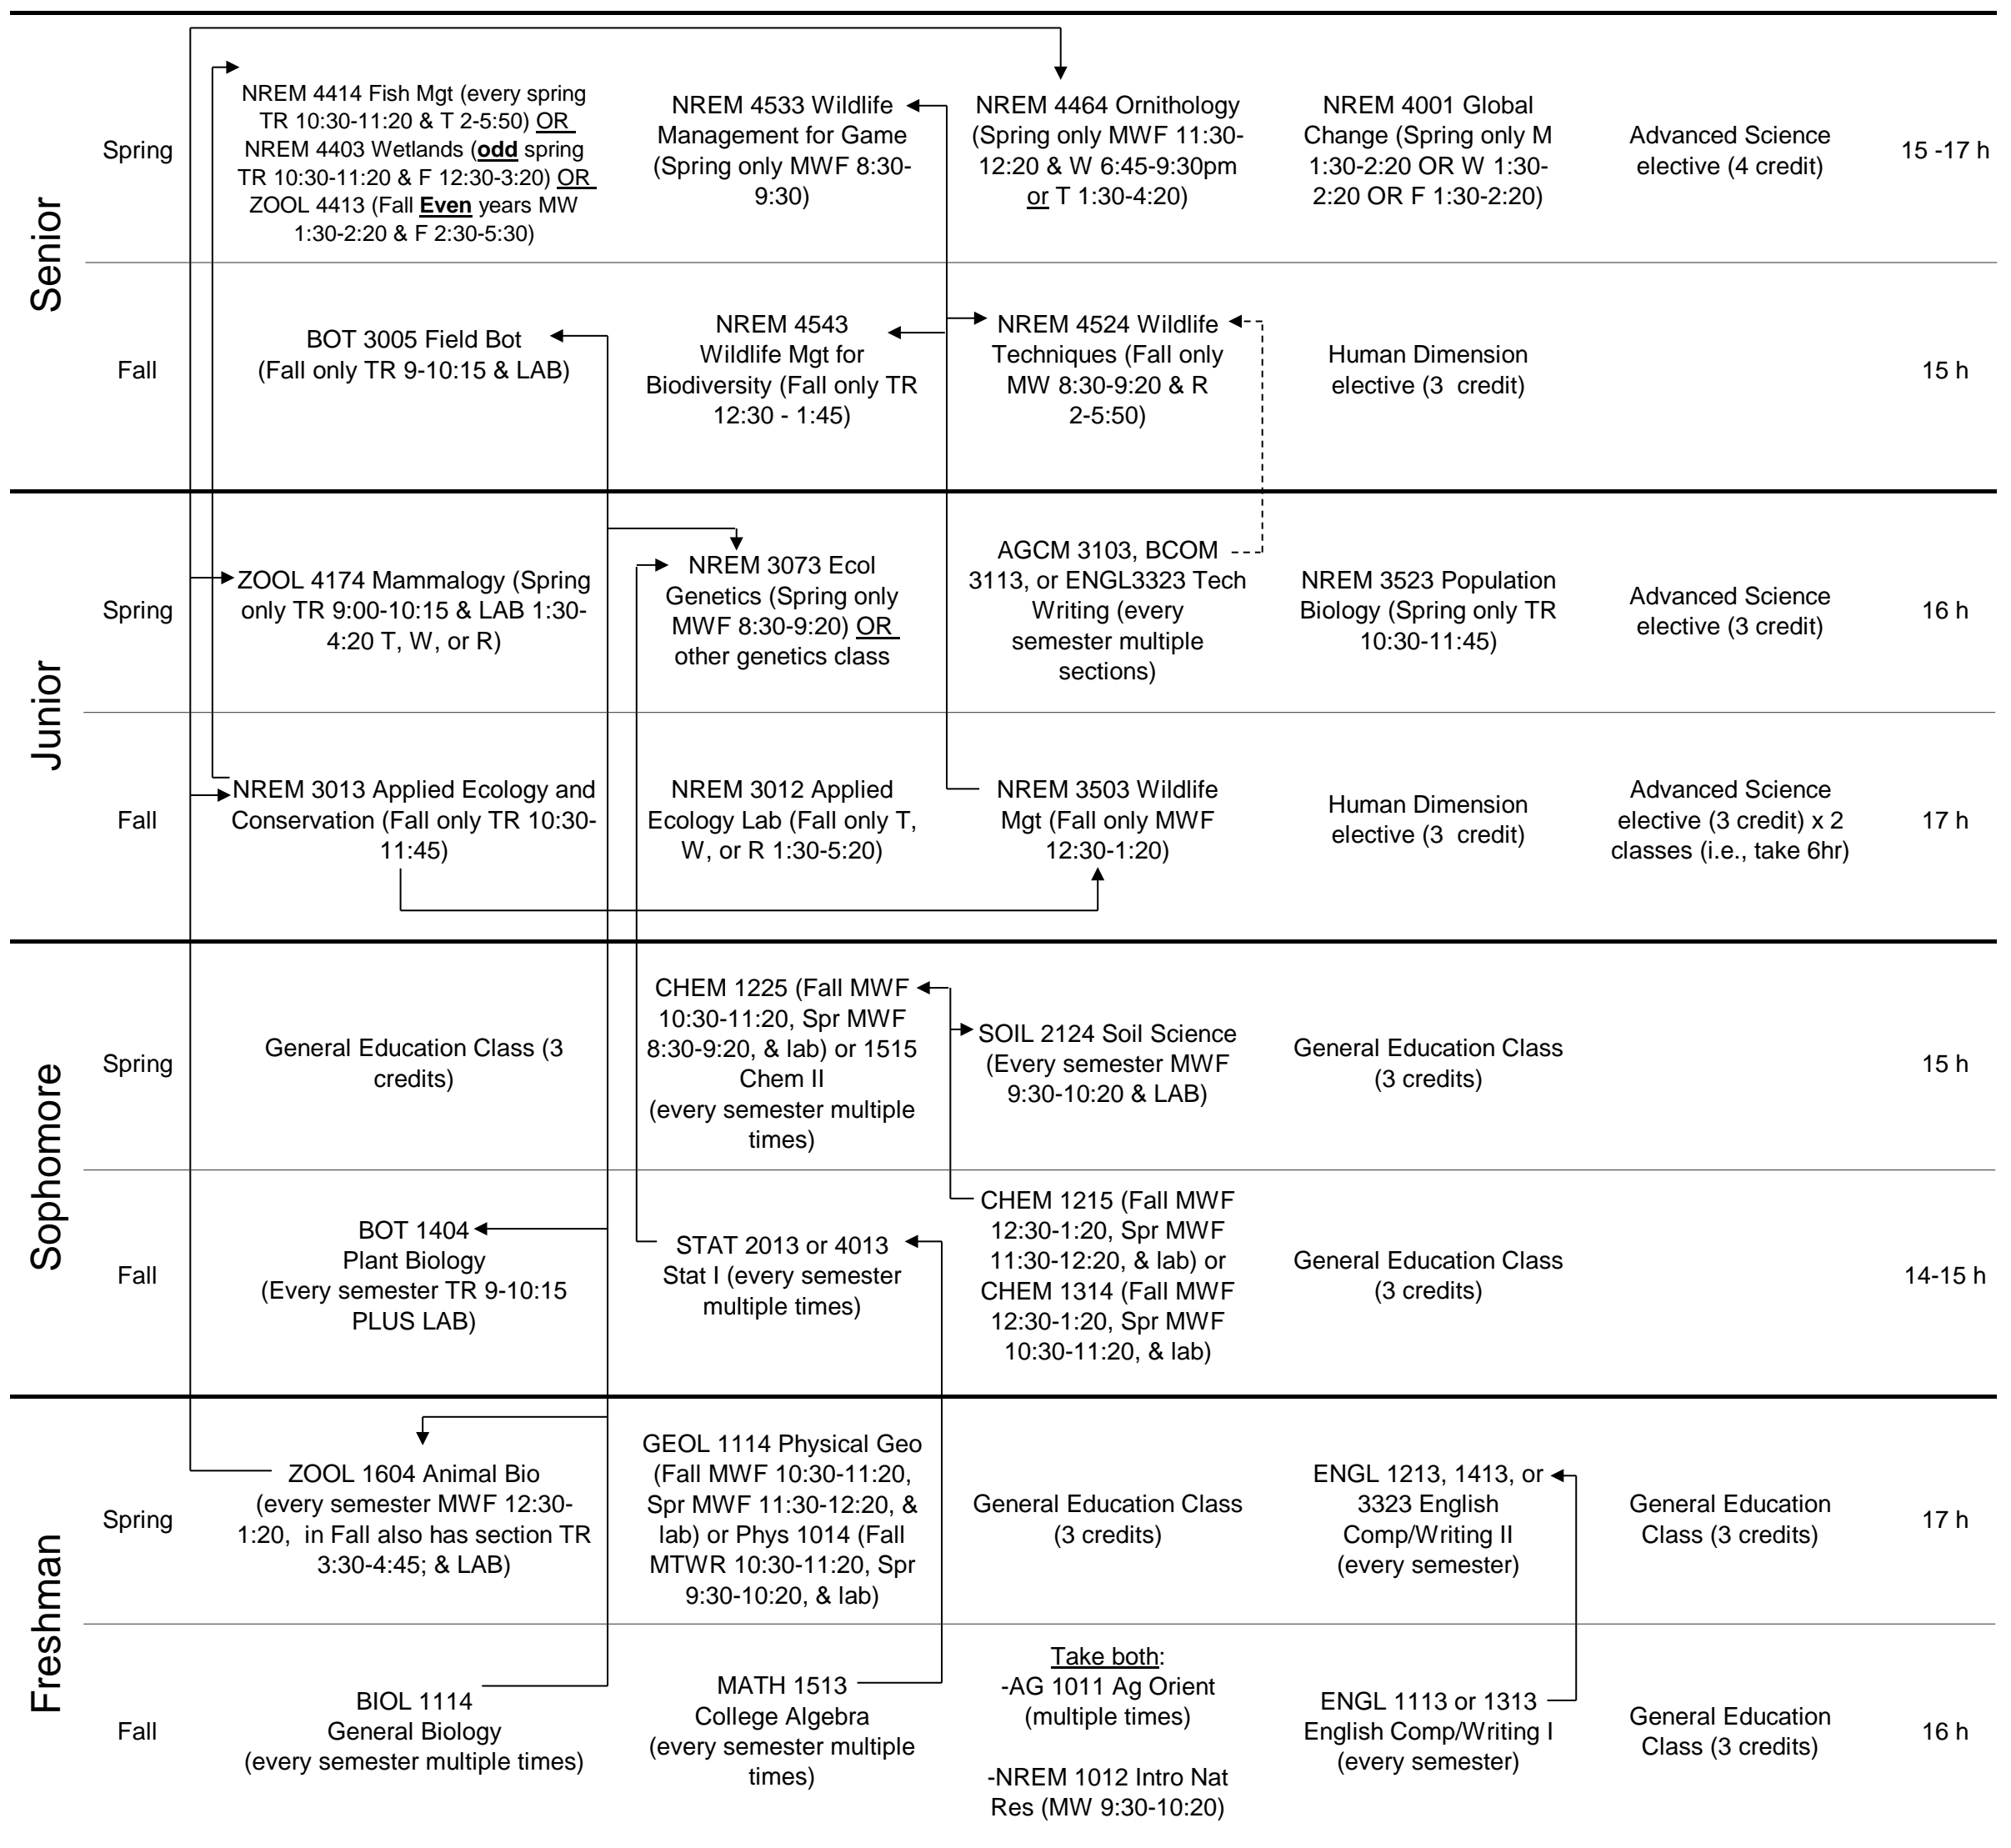

## Natural Resource Ecology & Management Degree Wildlife Option 4-Year Plan Flow Chart for 2015-16 option sheet

- Solid arrows indicate pre-requisite courses, dashed arrows are recommended courses.

- It is possible that the times courses are offered will change. Students should check scheduling periodically to make any needed adjustments.

-This is only one of several possible schedules. Students should use this document as a starting point, but may need to make modifications to meet individual objectives.

### General Education Classes (take all =18 hr)

AGEC 1113  
HIST 1103  
HI elective 3 hr  
HD elective 3 hr  
POLS 1113  
SPCH 2713

### Human Dimensions electives (take 6 hr)

AGEC 3503  
ENVR 4512, 4813  
GEOG 3153  
HIST 4523  
NREM 4043, 4053, 4063  
POLS 4363, 4593  
SOC 4433