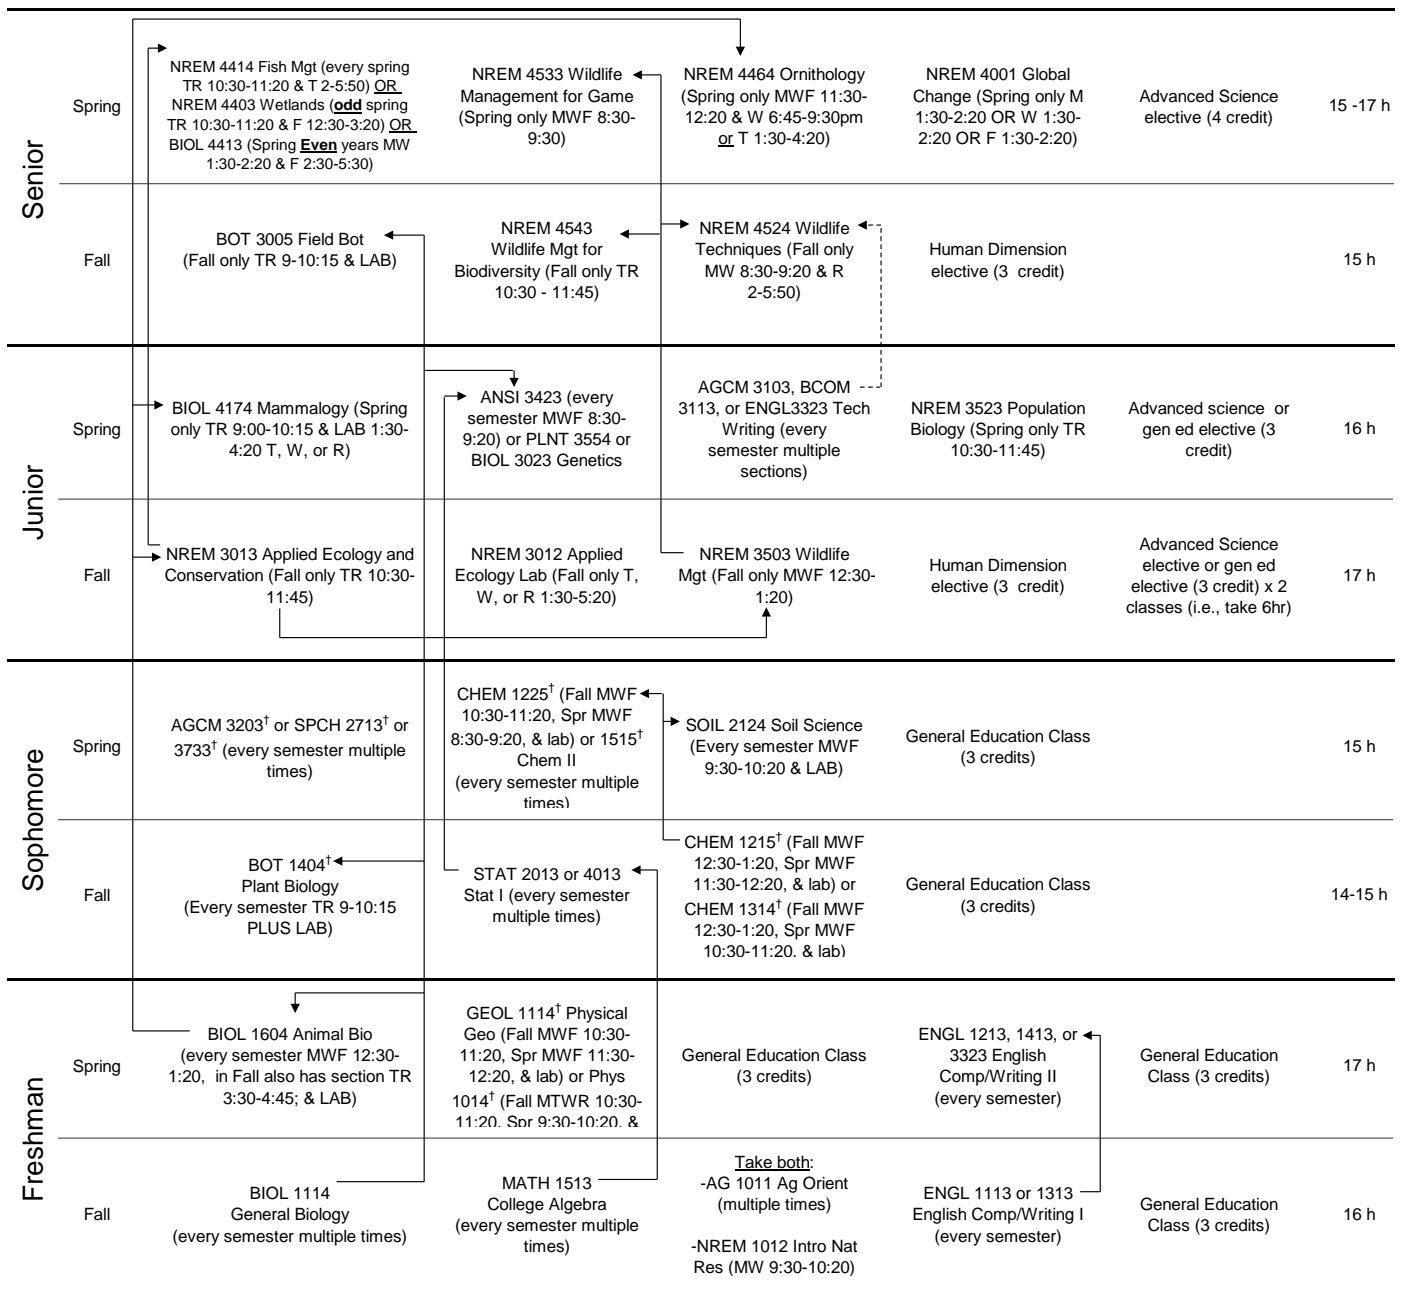

Natural Resource Ecology & Management Degree

Wildlife Option 4-Year Plan Flow Chart for 2017-18 option sheet

[†]Indicates a class required for the degree but also meets Gen Ed requirements. Therefore, these classes will complete all unspecified Gen Ed hours and allow students to take additional elective hours. These are accounted for by blocks with "Advanced science or gen ed elective"

- Arrows indicate pre-requisite courses (solid=required, dashed=recommended), colored cells indicate classes that are only offered only every other year.

- It is possible that the times courses are offered will change. Students should check scheduling periodically to make any needed adjustments.

-This is only one of several possible schedules. Students should use this as a starting point, but may need to make modifications to meet individual objectives.

General Education Classes (take all =15 hr)

AGEC 1113
HIST 1103 OR 1483 OR 1493
HI elective 3 hr
HD elective 3 hr
POLS 1113

Human Dimensions electives (take 6 hr)

AGEC 3503
ENVR 4512, 4813
GEOG 3153
HIST 4523
NREM 4043, 4053, 4063
POLS 4363, 4593
SOC 4433