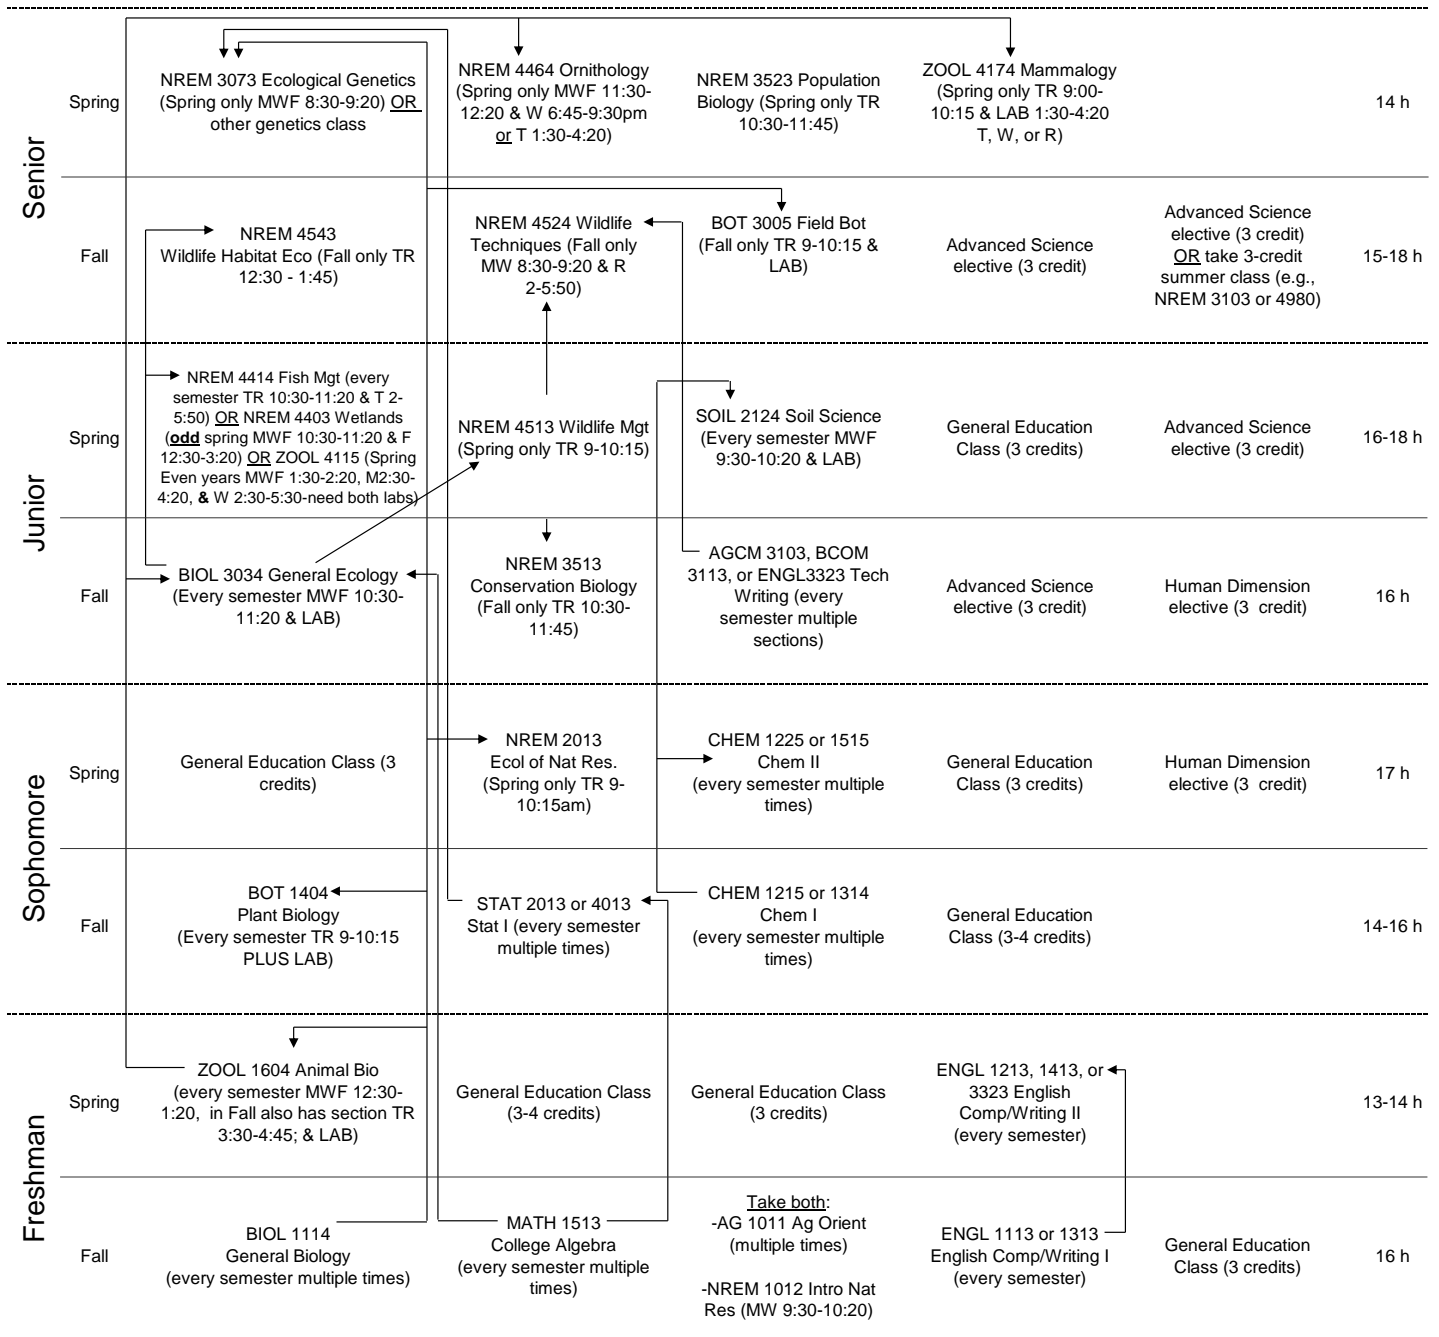

## Natural Resource Ecology & Management Degree Wildlife Option 4-Year Flow Chart

Arrows indicate pre-requisite courses.

-It is possible that the times courses are offered will change. Students should check scheduling periodically to make any needed adjustments.

-This is only one of several possible schedules. Students should use this document as a starting point, but may need to make modifications to meet individual objectives.

### General Education Classes (take all =23 hr)

AGEC 1114  
 HIST 1103  
 HI elective 3 hr  
 HD elective 3 hr  
 POLS 1113  
 PHYS 1014 or GEOL 1114  
 SPCH 2713

### Human Dimensions electives (take 9 hr)

AGEC 3503  
 ENVR 4512  
 GEOG 3153  
 HIST 4523  
 NREM 4343, 4353, 4363  
 POLS 4363, 4593  
 SOC 4433